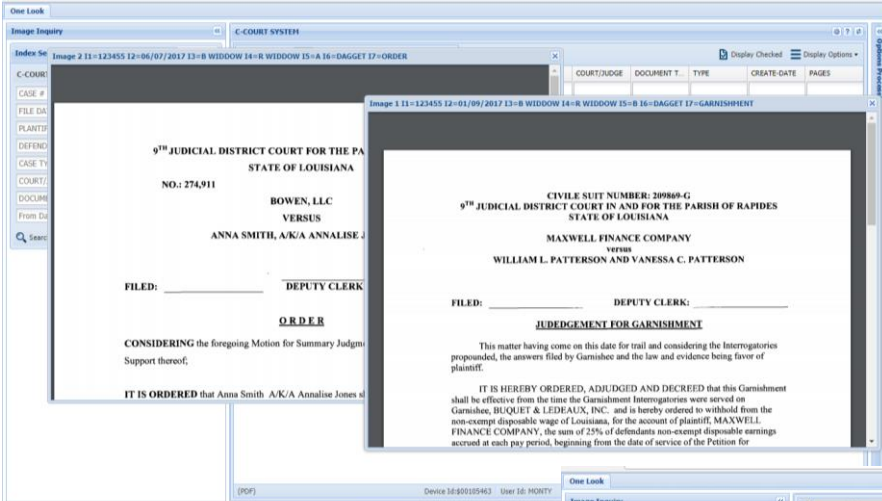

Multi Image Viewer