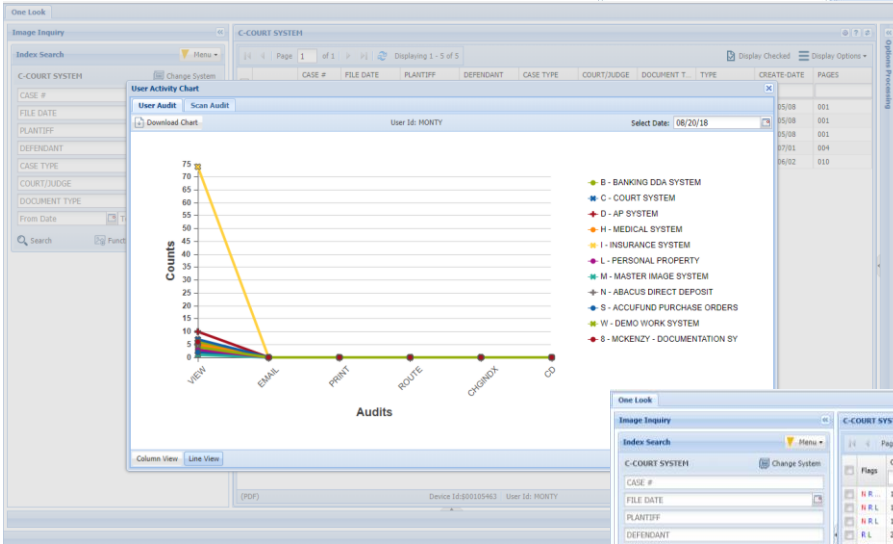

User ID
Password
Log In

RVI OneLook

The OneLook Viewer provides a consistent end-user experience across all RVI platforms. IBM i, Windows, Cloud and mobile devices. This viewer supports viewing, scanning, workflow, image maintenance interfacing, and screen scraping.

- Show Notes
- Add Notes
- Email Image
- Index Details
- Index Maintenance
- Add to Temporary
- Show In Window

Device Id:00105463 User Id: MONTY © Real Vision Software. All Rights Reserved.

- ▶ Data Extraction
- ▶ Linking
- ▶ Audit Graphing
- ▶ Downloading Indexes

Multi Image Viewer

Single Image Viewer

Image Analysis

Temporary Viewing Grid

Case #	File Date	Plaintiff	Defendant	Case Type	Court/Judge	Document Type	Type	Create Date	Pages
123455	01/09/2017	B WIDOW	R WIDOW	B	DAGGET	GARNISHMENT	IMAGE	2012/05/08	001
123455	06/07/2017	B WIDOW	R WIDOW	A	DAGGET	ORDER	IMAGE	2012/05/08	001
123457	02/15/2017	R HENRY	W HENRY	A	DAGGET	GARNISHMENT	IMAGE	2012/05/08	001
241786	03/15/2017	E ZENO	H POTTER	C	HONTIGUE	FIRST SUPPL.	IMAGE	2011/07/01	004
241781	04/22/2017	E ZENO	H POTTER	C	HONTIGUE	PETITION	IMAGE	2011/06/02	010