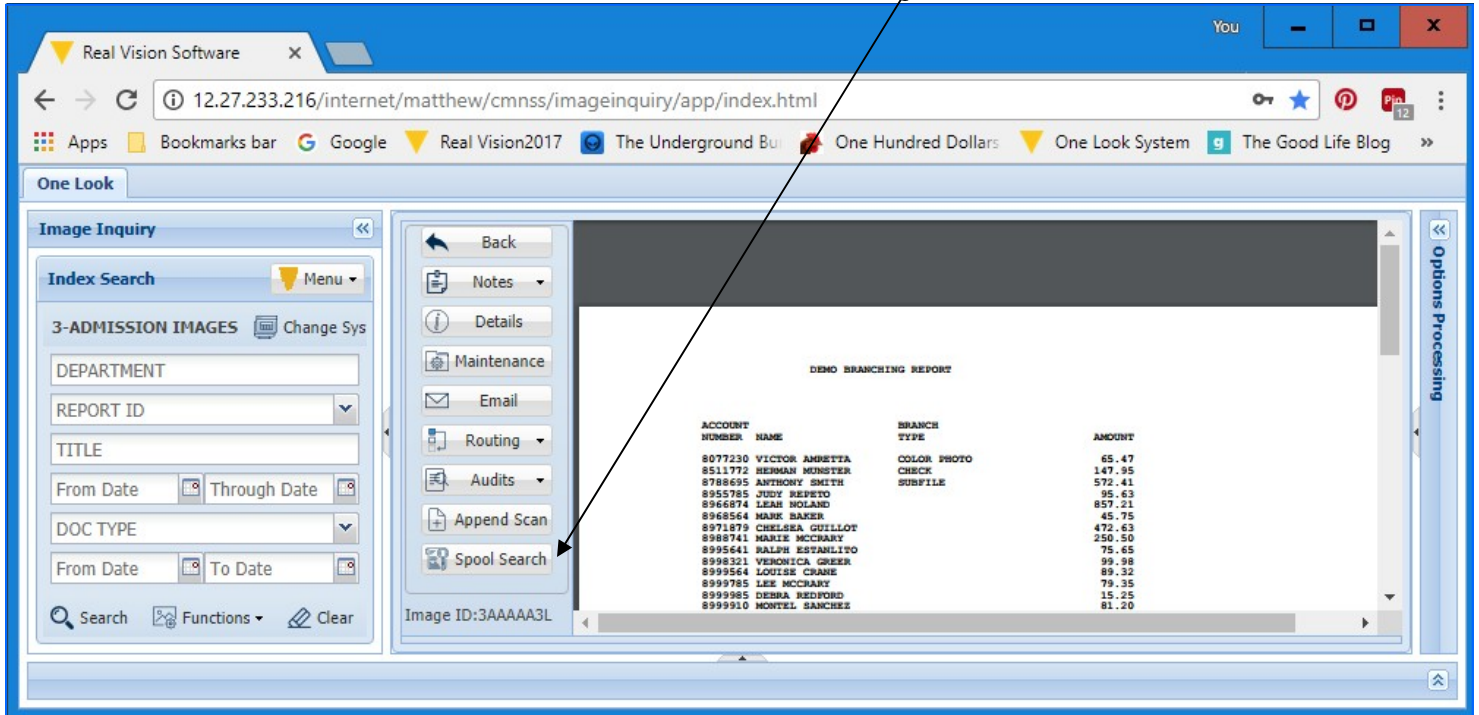

OneLook Viewer • Data Extraction Feature

The OneLook viewer provides a consistent end-user experience across all RVI systems. RVI OneLook supports viewing, scanning, workflow, maintenance, interfacing and Screen Scrape.

The OneLook viewer can extract data from Spool files. Click Spool Search.

In Display Type, choose Grid View.

The extracted data from the spool file will appear in a separate window, click the Grid to Excel button to download to an Excel spreadsheet.

The screenshot shows the Real Vision Software interface. A central window titled "SALES 1 BRANCHING REPORT 01/03/2005" displays a data grid. The grid has columns for ACCOUNT NUMBER, NAME, BRANCH TYPE, and AMOUNT. A "Grid to Excel" button is located in the top right corner of the grid window. An arrow points from the text above to this button. To the right of the grid is a "REPORT" preview area. On the far right, there is an "Options Processing" panel with a "Spool Search" section containing five search criteria fields and a "Display Type: Grid View" dropdown.

The screenshot shows Microsoft Excel with the downloaded data. The title bar reads "SALES 1 BRANCHING REPORT 01_03_2005 -2018-01-24.xls - Microsoft Excel". The ribbon includes Home, Insert, Page Layout, Formulas, Data, Review, View, Developer, Add-Ins, Acrobat, and Office@Hand. The data is pasted into a spreadsheet with columns A through H and rows 1 through 12. The title "SALES 1 BRANCHING REPORT 01/03/2005" is in cell A1. The data rows start from row 2. The status bar at the bottom shows "Ready" and "100%".