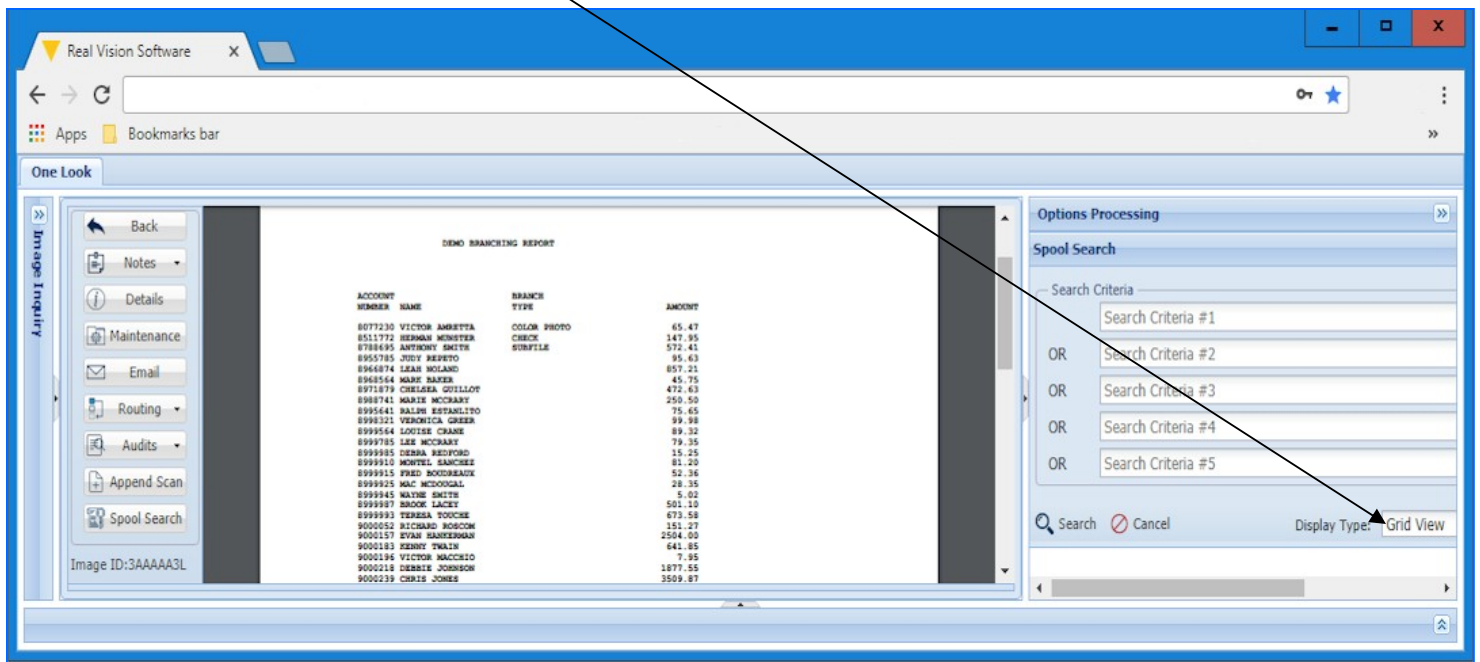

OneLook Viewer • Data Extraction Feature

The OneLook viewer provides a consistent end-user experience across all RVI systems. RVI OneLook supports viewing, scanning, workflow, maintenance, interfacing and Screen Scrape.

The OneLook viewer can extract data from Spool files. Click Spool Search.

In Display Type, choose Grid View.

The extracted data from the spool file will appear in a separate window, click the Grid to Excel button to download to an Excel spreadsheet.

The screenshot shows the Real Vision Software interface. A central window titled "SALES 1 BRANCHING REPORT 01/03/2005" displays a data grid. The grid has columns for ACCOUNT NUMBER, NAME, BRANCH TYPE, and AMOUNT. A "Grid to Excel" button is located in the top right corner of the grid window. An arrow points from the text above to this button. To the right of the grid is a "REPORT" preview area. On the far right, there is an "Options Processing" panel with a "Spool Search" section containing five search criteria fields and a "Display Type: Grid View" dropdown.

The screenshot shows Microsoft Excel with the downloaded data. The title bar reads "SALES 1 BRANCHING REPORT 01_03_2005 -2018-01-24.xls - Microsoft Excel". The ribbon includes Home, Insert, Page Layout, Formulas, Data, Review, View, Developer, Add-Ins, Acrobat, and Office@Hand. The data is pasted into a spreadsheet with columns A through H and rows 1 through 12. The title "SALES 1 BRANCHING REPORT 01/03/2005" is in cell A1. The data rows start from row 2. The status bar at the bottom shows "Ready" and "100%".